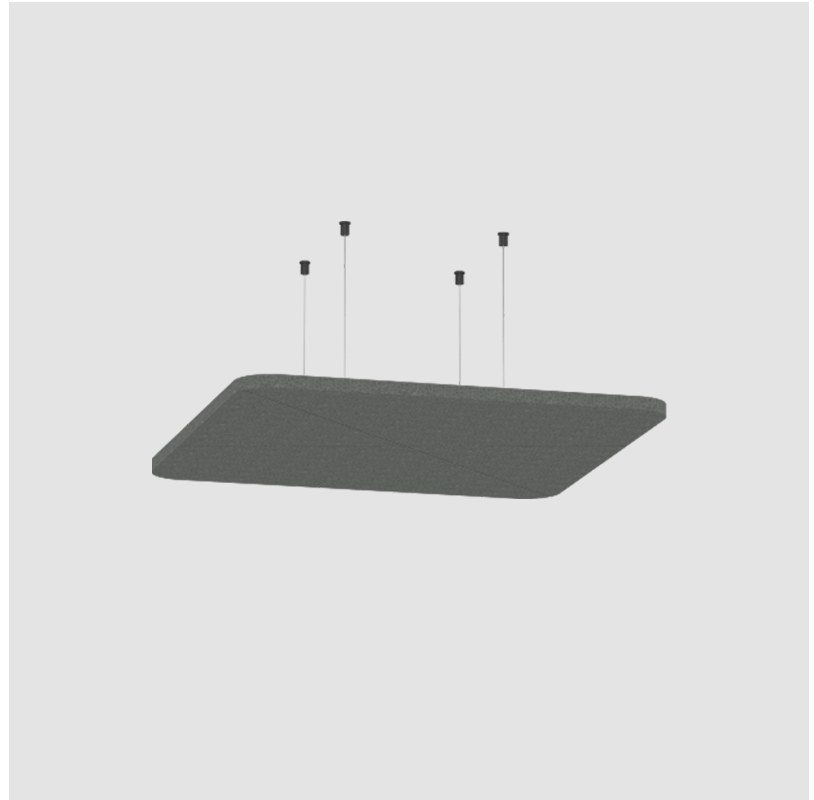

PROJECT	
TYPE	
SPECIFIER	
QUANTITY	
DATE	

QUANTUM ACOUSTIC PANEL SUSPENSION

A300706-

base number	Finishes (Diamond)	Finish Options	Cable Length

1. To build a product code in our configurator select the specify button on the base model # product page
2. To build a manual product code on this datasheet choose from the options listed below in blue font and add the suffix to the base model #

GENERAL

Series: Quantum Acoustic Panel
Brand: Prolicht
Division: Architectural
Mounting Type: Suspension
Mounting Location: Ceiling
Subcategory: Acoustic

PHYSICAL

Shape: Round
Length (mm): 500
Length (in): 19 11/16
Width (mm): 500
Width (in): 19 11/16
Height (mm): 24
Height (in): 15/16

Fixture Finish: [ANC / ASH / BNA / BTC / BZE / CEL / EGG / EVG / FOG / FOS / FST / FUA / IRI / IRO / KHA / LIC / LIM / MER / MSN / MUS / ONX / PEA / PLU / POL / PPY / RAY / ROY / RST / STE / SWD / TAN / TAU](#)

Holder Finish: [SSR / BKV / CWI / CRY / HAB / LAG / UFT / ITA / RUA / RUR / MIC / FTG / MYG / TWT / LOD / PUS / FRO / FUP / KIA / POP / BLS / SPG / MEY / GOH / GUM / CHC / COM / ABZ / JAG](#)

Fixture Material: Aluminum
[Cable Details: 2000mm / 6000mm Transparent Cable](#)

ELECTRICAL

LED

OPTICAL

RATINGS AND CERTIFICATIONS

Certified By: CSA Certified to UL and CSA Standards
IP rating: IP20