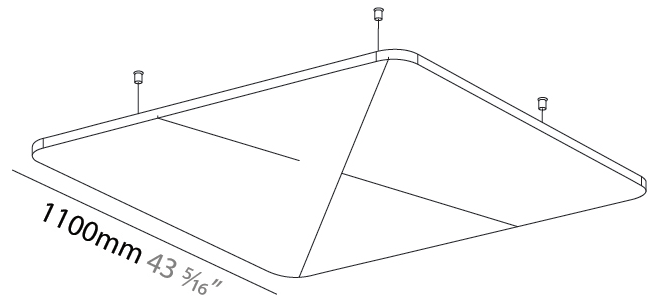

PROJECT	_____
TYPE	_____
SPECIFIER	_____
QUANTITY	_____
DATE	_____

QUANTUM ACOUSTIC PANEL SUSPENSION

A300708-

base number	_____	_____	_____
	Finishes (Diamond)	Finish Options	Cable Length

1. To build a product code in our configurator select the specify button on the base model # product page
2. To build a manual product code on this datasheet choose from the options listed below in blue font and add the suffix to the base model #

GENERAL

Series: Quantum Acoustic Panel
Brand: Prolicht
Division: Architectural
Mounting Type: Suspension
Mounting Location: Ceiling
Subcategory: Acoustic

PHYSICAL

Shape: Round
Length (mm): 1100
Length (in): 43 ⁵/₁₆
Width (mm): 1100
Width (in): 43 ⁵/₁₆
Height (mm): 24
Height (in): 15/16

Fixture Finish: [ANC / ASH / BNA / BTC / BZE / CEL / EGG / EVG / FOG / FOS / FST / FUA / IRI / IRO / KHA / LIC / LIM / MER / MSN / MUS / ONX / PEA / PLU / POL / PPY / RAY / ROY / RST / STE / SWD / TAN / TAU](#)

Holder Finish: [SSR / BKV / CWI / CRY / HAB / LAG / UFT / ITA / RUA / RUR / MIC / FTG / MYG / TWT / LOD / PUS / FRO / FUP / KIA / POP / BLS / SPG / MEY / GOH / GUM / CHC / COM / ABZ / JAG](#)

Fixture Material: Aluminum
Cable Details: [2000mm / 6000mm Transparent Cable](#)

ELECTRICAL

LED

OPTICAL

RATINGS AND CERTIFICATIONS

Certified By: CSA Certified to UL and CSA Standards
IP rating: IP20